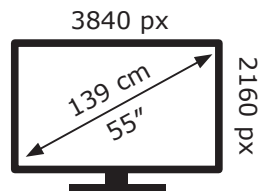

# ENERGY

LG Electronics

55NANO793NE

**101** kWh/1000h

ABCDEF**G**

**126** kWh/1000h

2019/2013